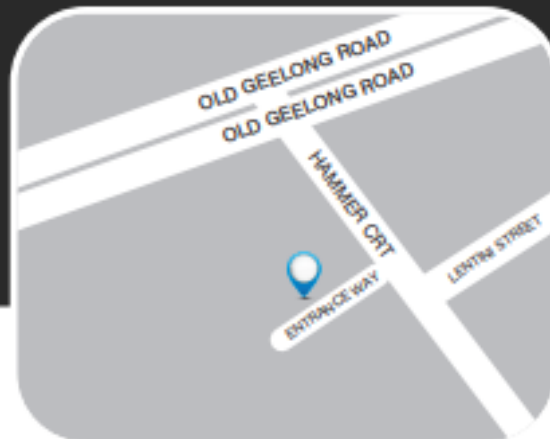

Your uniform
is available at the
PSW Store in Hoppers Crossing
**FROM MONDAY
DECEMBER 14TH 2020**

Unit 1, 16-17 Hammer Court
Hoppers Crossing VIC 3029
Phone: (03) 9768 0312

PEAK TRADING HOURS**
Mon to Fri: 9:00am - 5:00pm
Sat: 9:00am - 1:00pm

RETAIL
STORE

CLICK
& COLLECT

FLEXIBLE
EXCHANGE
OPTIONS

LAYBY
AVAILABLE
ASK IN
STORE ***